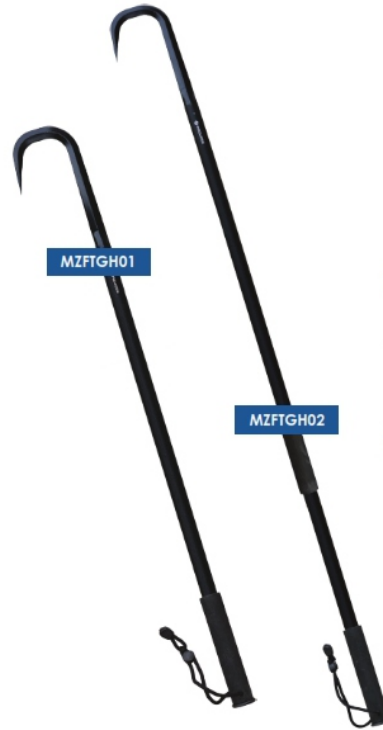

MZFTGH01

MZFTGH01

Description

- Length: 95.5cm
- Weight: 395 g

MZFTGH02

MZFTGH02

Description

- Length: 142cm
- Weight: 495 g

MZFTGH01 & MZFTGH02

Features