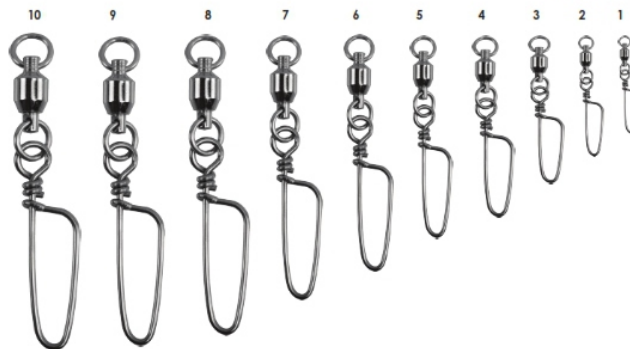

Ball Bearing Swivel With Coastlock Snap Black Nickel Plated

Description

Model No.	Size	Breaking Load(kgs)	Quantity
BBSCLBK-1	1	15	50 pcs in one bag
BBSCLBK-2	2	20	50 pcs in one bag
BBSCLBK-3	3	34	50 pcs in one bag
BBSCLBK-4	4	65	50 pcs in one bag
BBSCLBK-5	5	90	50 pcs in one bag
BBSCLBK-6	6	110	50 pcs in one bag
BBSCLBK-7	7	175	50 pcs in one bag
BBSCLBK-8	8	225	50 pcs in one bag
BBSCLBK-9	9	225	50 pcs in one bag
BBSCLBK-10	10	225	50 pcs in one bag