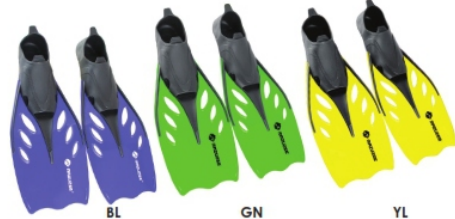

S, M, XL, XXL

S900BK-XX

Specification

- 2mm glove with AMARA palm.
- Extra reinforcements on finger tips and palm.
- Soft neoprene for increased finger dexterity.

Available Sizes:

S, M, L, XL, XXL

Fins

Fins All Black

Model No.	Size
MZDDF3-ABK-XL	44-46 (XL)

Fins Grey

Model No.	Size
MZDDF3-GY-XL	44-46 (XL)

Fins Blue

Model No.	Size
MZDDF3-BBL-XS	27-30 (XS)
MZDDF3-BBL-S	34-37 (S)
MZDDF3-BBL-M	38-41 (M)

Fins Pink

Model No.	Size
MZDDF3-PK-XS	27-30 (XS)
MZDDF3-PK-S	34-37 (S)
MZDDF3-PK-M	38-41 (M)

BL

GN

YL

Model No.	Size
MZDDF2-BL-L/XL	39-43 (L / XL)
MZDDF2-YL-L/XL	39-43 (L / XL)
MZDDF2-GN-L/XL	39-43 (L / XL)

Silicone Dive Mask

BK

YL

RD