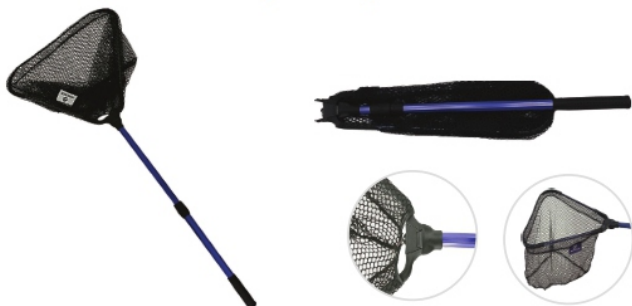

- Length: 142cm
- Weight: 495 g

MZFTGH01 & MZFTGH02

Features

- Premium aviation class aluminium body, High-quality stainless-steel hook.

Telescopic and Folding Landing Net

MZFN03

Description

- Length: 120cm (Closing length: 75cm).
- Section: 2 pieces.
- Hoop size: 40cm X 40cm Diameter, 25cm Net depth.
- Material: Blue, Telescopic aluminum handle and polyester net.

Telescopic and Folding Landing Net

MZFN01-F

Description

- Length: 155cm
- Type: 1 solid piece.
- Hoop Size: 40cm x 40cm diameter, 50cm net depth.
- Material: Aluminum handle, aluminum hoop frame and polyester net.