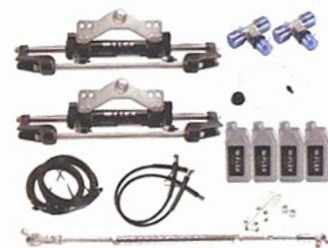

**HYDRAULIC STEERING
SYSTEM FOR DUAL ENGINE
WITH DUAL CYLINDER**