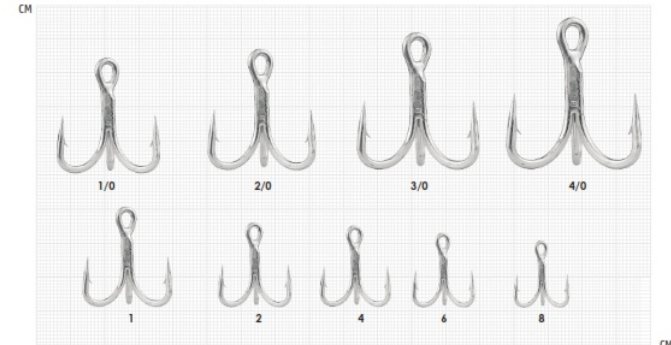

FISHING HOOKS

Round Bent Sea Hooks (Ring Head)

CM

MZFHRB-XX

Sizes Available	Quantity
1, 2, 3, 4.	25 pcs x 10pkt: 250 pcs per box
Features	
<ul style="list-style-type: none"> • High Carbon Steel • Super Tin Plated • Ultra Sharp Needle Point 	

Round Bent Sea Hooks (Ring Head)

CM

MZFHRB-XX

Sizes Available	Quantity
5, 6, 7, 8, 9, 10, 11, 12	100 pcs x 10box; 1000 pcs per box
Features	
<ul style="list-style-type: none"> • High Carbon Steel • Super Tin Plated • Ultra Sharp Needle Point 	

CM

MZFHRB-XX

Sizes Available	Quantity
5, 6, 7, 8, 9, 10, 13, 14, 15, 16, 17, 18, 19, 20 11, 12	100 pcs x 10box; 1000 pcs per box

Tuna / Sword Fish Hooks

TUNAHOOK-XX

Size Available	Quantity
6/0, 7/0, 8/0, 9/0, 10/0 11/0, 12/0	50 pcs in one box

Super Strong Double Hook

MZFHDX-XX

Size Available	Quantity
26.5, 26	100 pcs in one box

4X Strong Treble Hook

MZFHTH-XX

Sizes Available	Quantity	Features
1/0	6 pcs x 5 pkt; 30 pcs per box	<ul style="list-style-type: none"> • 4X strong • Bright tin coated • Short shank • 3 needle tip power points • High corrosion-resistance
2/0	6 pcs x 5 pkt; 30 pcs per box	
3/0	6 pcs x 5 pkt; 30 pcs per box	
4/0	6 pcs x 5 pkt; 30 pcs per box	
1	10 pcs x 5 pkt; 50 pcs per box	
2	10 pcs x 5 pkt; 50 pcs per box	
4	10 pcs x 5 pkt; 50 pcs per box	
6	10 pcs x 5 pkt; 50 pcs per box	
8	10 pcs x 5 pkt; 50 pcs per box	