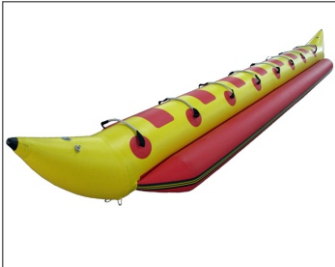

Model	Length	Width	A/Weight	Capacity	Steer system options
MC-36C	36ft	8ft	2800 Kg	10-18 Persons	Side Console

Model	Length	Width	A/Weight	Capacity	Steer system options
MC-24	24ft	6.2ft	650 Kg	10-12 Persons	Tiller Handle / Center Console

Model	Length	Width	A/Weight	Capacity	Steer system options
MC-30 LMU	30ft	6ft	850 Kg	10-14 Persons	Tiller Handle / Center Console

Model	Length	Width	A/Weight	Capacity	Steer system options
MC-30 LMU	30ft	6ft	850 Kg	10-14 Persons	Tiller Handle / Center Console

Model	Length	Width	A/Weight	Capacity	Steer system options
MC-30 LMU	30ft	6ft	850 Kg	10-14 Persons	Tiller Handle / Center Console

Model	Length	Width	A/Weight	Capacity	Steer system options
MC-33 Catamaran	33ft	12ft	3250 Kg	10-12 Persons	Center Console

Model	A/Weight	Capacity
MC-Banana Boat	40 Kg	5-7 Persons

Model	A/Weight	Capacity
Inflatable Stand Up Paddle Board	40 Kg	1 Person

Model	Length	Width
1000 ltr water tanks	142	107

**LED NAVIGATION LIGHT
MASTHEAD LIGHT**