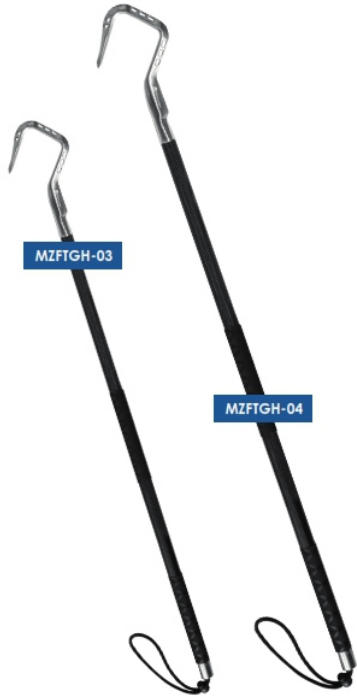

Gaff Hook

MZFTGH-03

MZFTGH-03

Description

- Length: 91.4cm
- Weight: 560 g

MZFTGH-04

MZFTGH-04

Description

- Length: 137.2cm
- Weight: 630 g

MZFTGH-03 & MZFTGH-04

Features

Gaff Hook