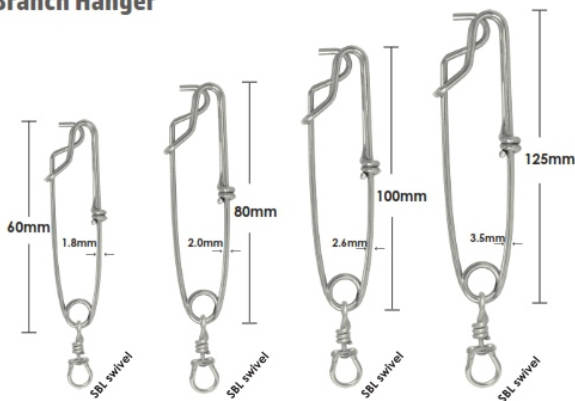

Branch Hanger

Model No.	Length(mm)	Breaking Load(kgs)	Quantity
BRHANGER-1.8X60	60	50	100 pcs in one bag
BRHANGER-2.0X80	80	60	100 pcs in one bag
BRHANGER-2.6X100	100	90	100 pcs in one bag
BRHANGER-3.5X125	125	350	50 pcs in one bag